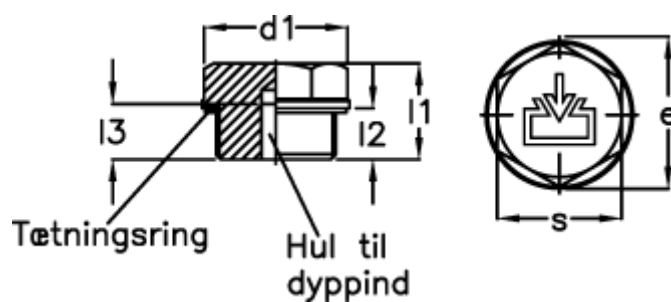

Article number: 20245528

Description: E+G

Threaded plug GN 742-22-G3/8-ES-1

Measures

$d1 = 22$

$d2 = G3/8$

$d4 = M5$

$e = 20.8$

$l1 = 15.5$

$l2 = 8.0$

$s = 18$